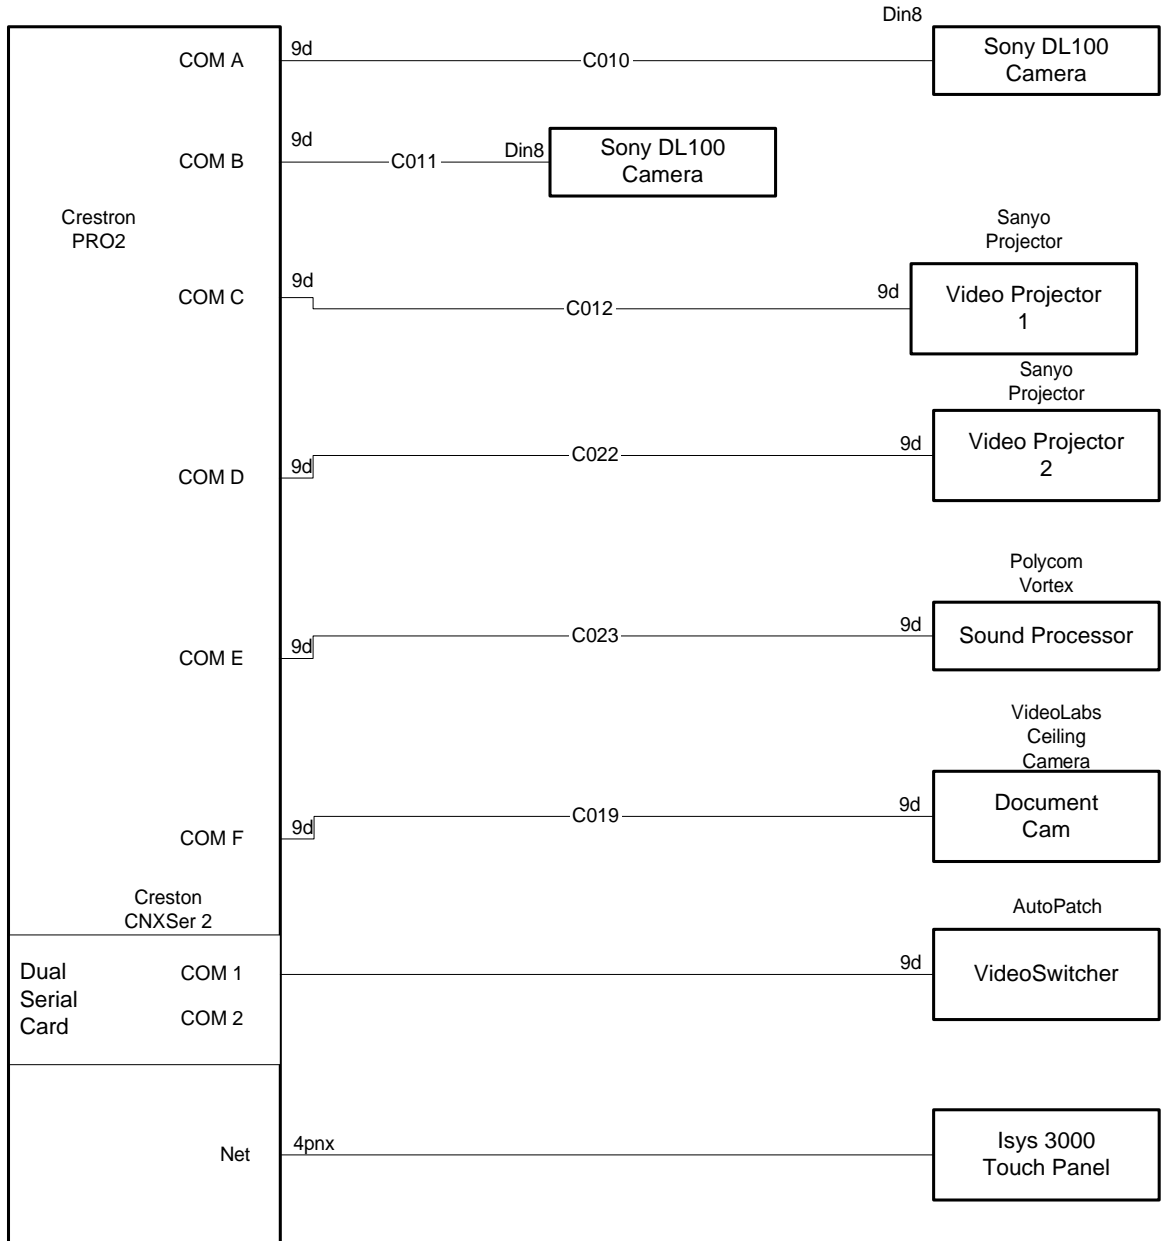

Access Grid 2 - Video
Herman Brown 355

Facility for
 Connection to
 the Access
 Grid

Rice New Media Group
 Rice University
 MS-119
 6100 S. Main St.
 Houston, TX 77005

12/16/2003	
Hubert Daugherty	

Access Grid 2 - Audio
Herman Brown 355

Facility for Connection to the Access Grid	Rice New Media Group Rice University MS-119 6100 S. Main St. Houston, TX 77005	12/16/2003	
		Hubert Daugherty	

12 U

Access Grid 2 - Control & Elevations
Herman Brown 355

Room for Connecting to the I2 AccessGrid	Rice New Media Group Rice University MS-119 6100 S. Main St. Houston, TX 77005	12/16/2003	Hubert Daugherty 

This document was created with Win2PDF available at <http://www.daneprairie.com>.
The unregistered version of Win2PDF is for evaluation or non-commercial use only.