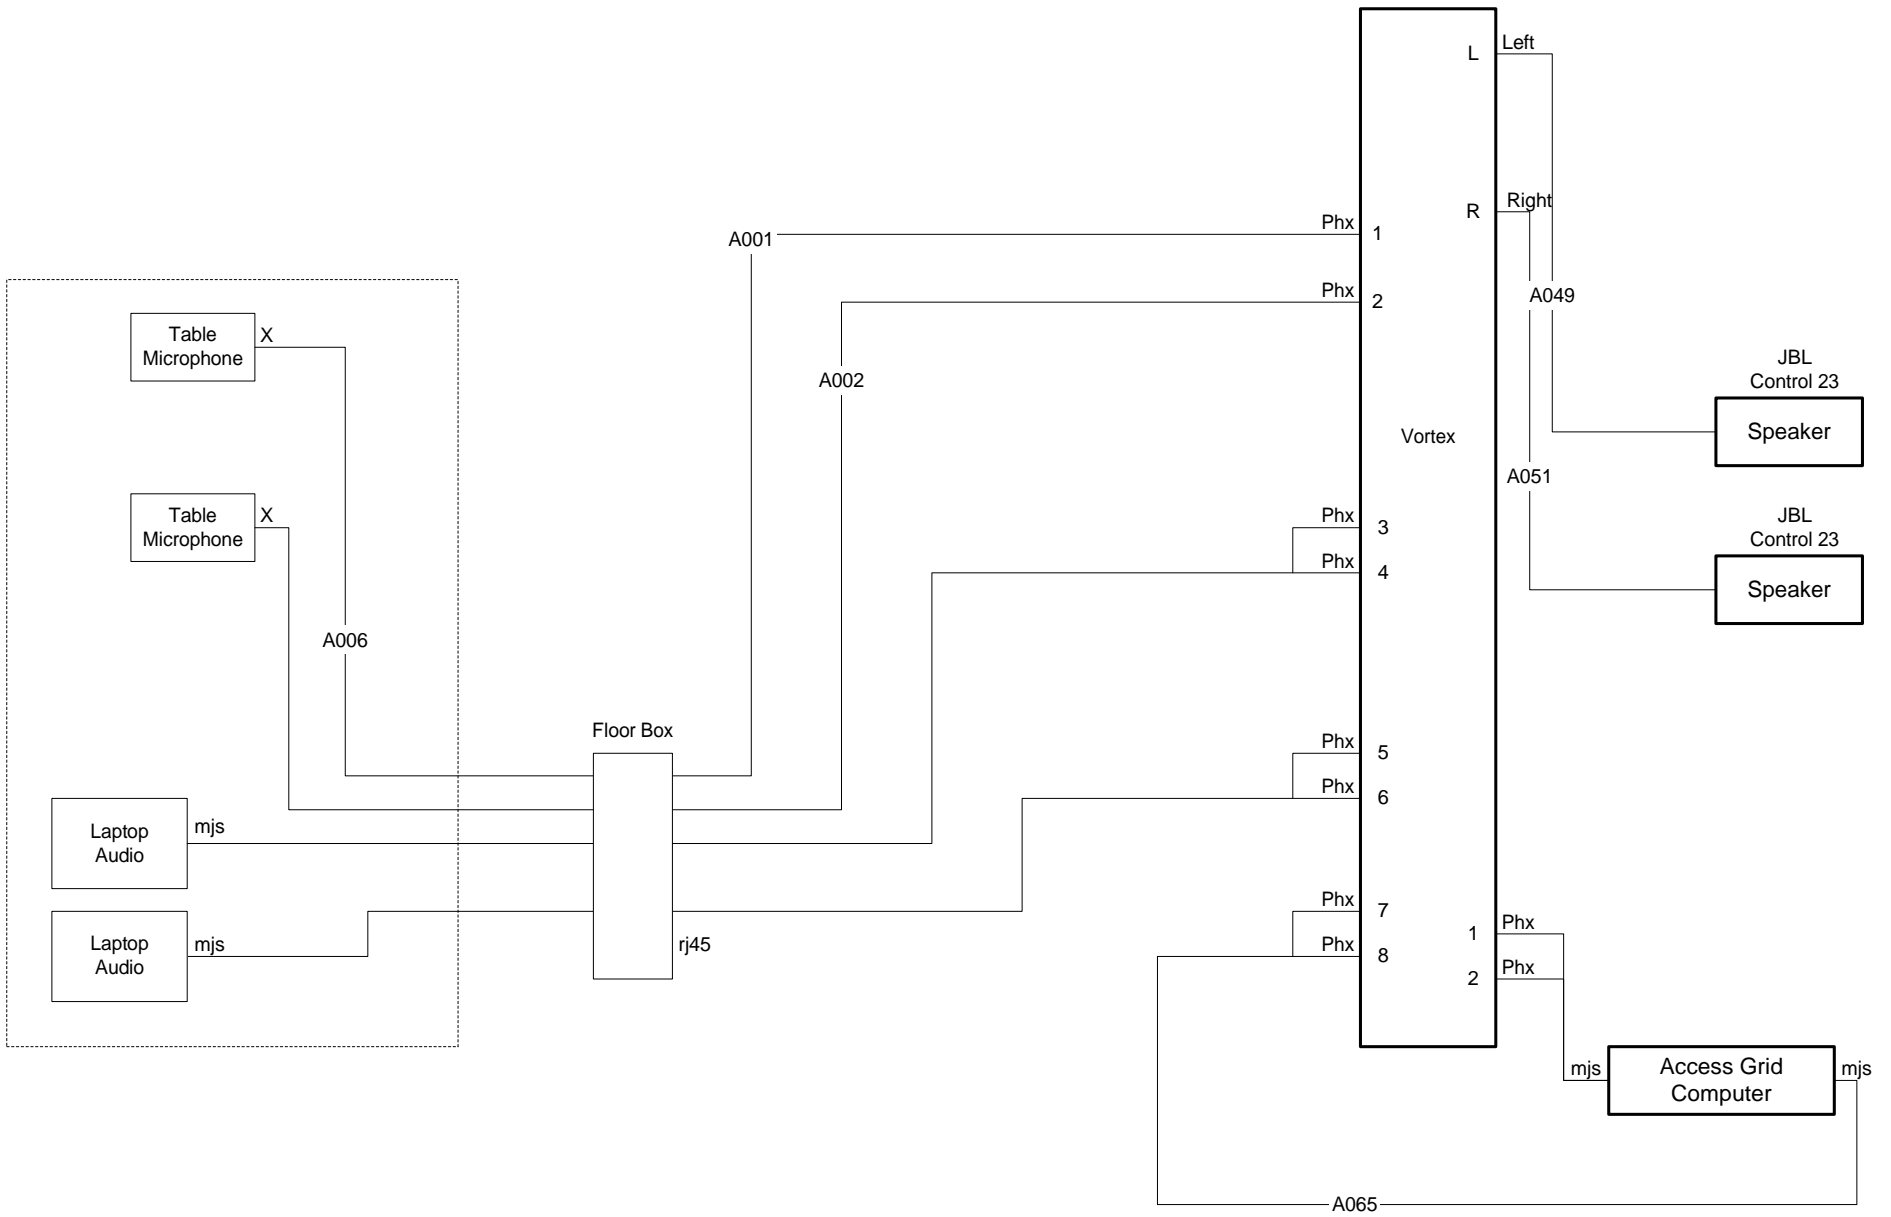

Access Grid 2 - Video
Herman Brown 355

Facility for
 Connection to
 the Access
 Grid

Rice New Media Group
 Rice University
 MS-119
 6100 S. Main St.
 Houston, TX 77005

12/16/2003	
Hubert Daugherty	

Access Grid 2 - Audio
Herman Brown 355

Facility for Connection to the Access Grid	Rice New Media Group Rice University MS-119 6100 S. Main St. Houston, TX 77005	12/16/2003	
		Hubert Daugherty	

12 U

Access Grid 2 - Control & Elevations
Herman Brown 355

Room for Connecting to the I2 AccessGrid	Rice New Media Group Rice University MS-119 6100 S. Main St. Houston, TX 77005	12/16/2003	Hubert Daugherty 

This document was created with Win2PDF available at <http://www.daneprairie.com>.
The unregistered version of Win2PDF is for evaluation or non-commercial use only.